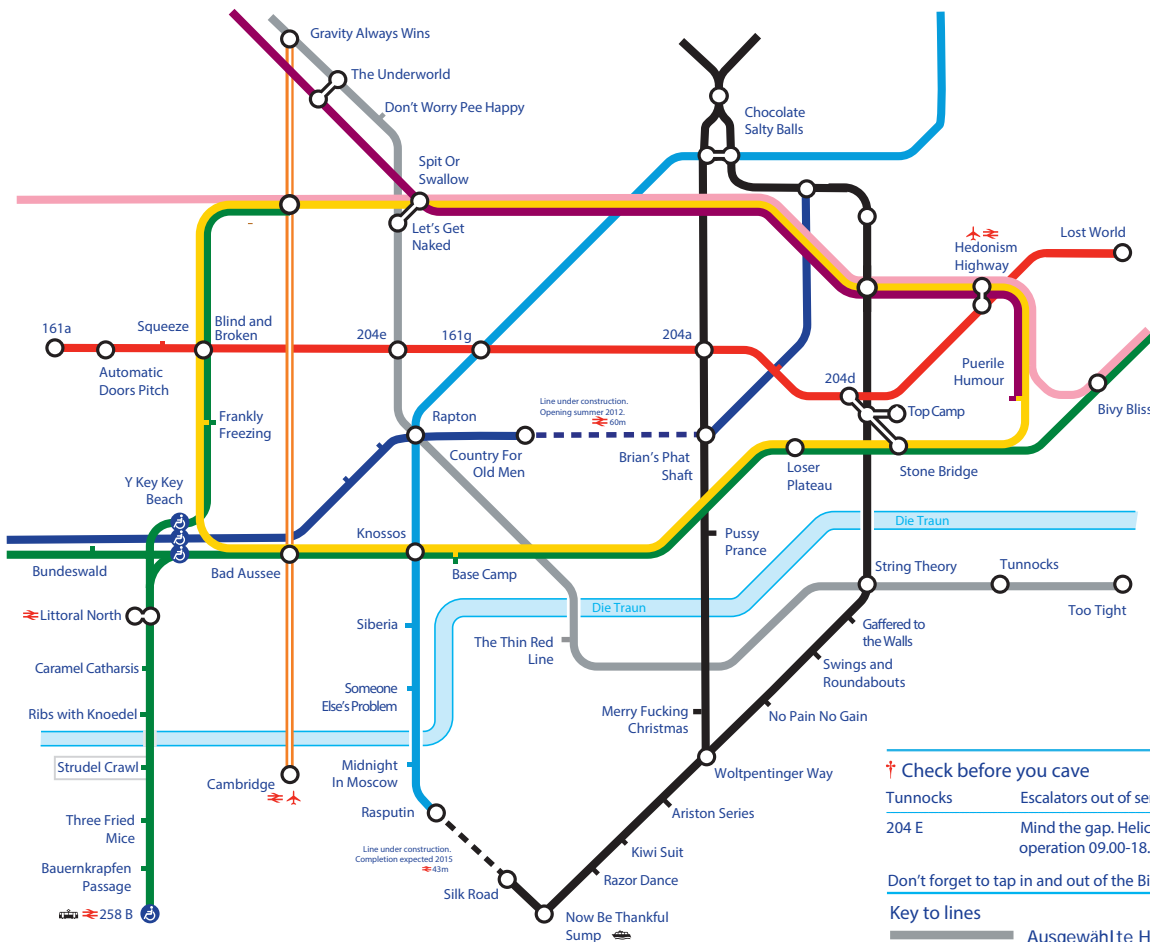

CUCC UNDERGROUND

† Check before you cave

- Tunnocks Escalators out of service. Use SRT.
- 204 E Mind the gap. Helicopter access in operation 09.00-18.00.

Don't forget to tap in and out of the Bier Book.

Key to lines

- Ausgewählte Höhle Namen
- Entrance Path
- Expo Overground Route
- Kaninchenhöhle
- Loser Straße
- Steinbrückenhöhle
- Tunnockschacht
- Unentdeckte Höhle

AUSTRIA EXPO 2012
expo.survex.com